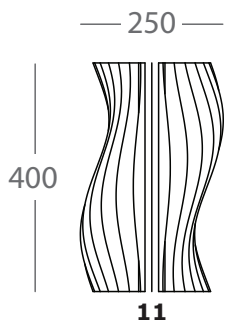

Elica lampada da tavolo