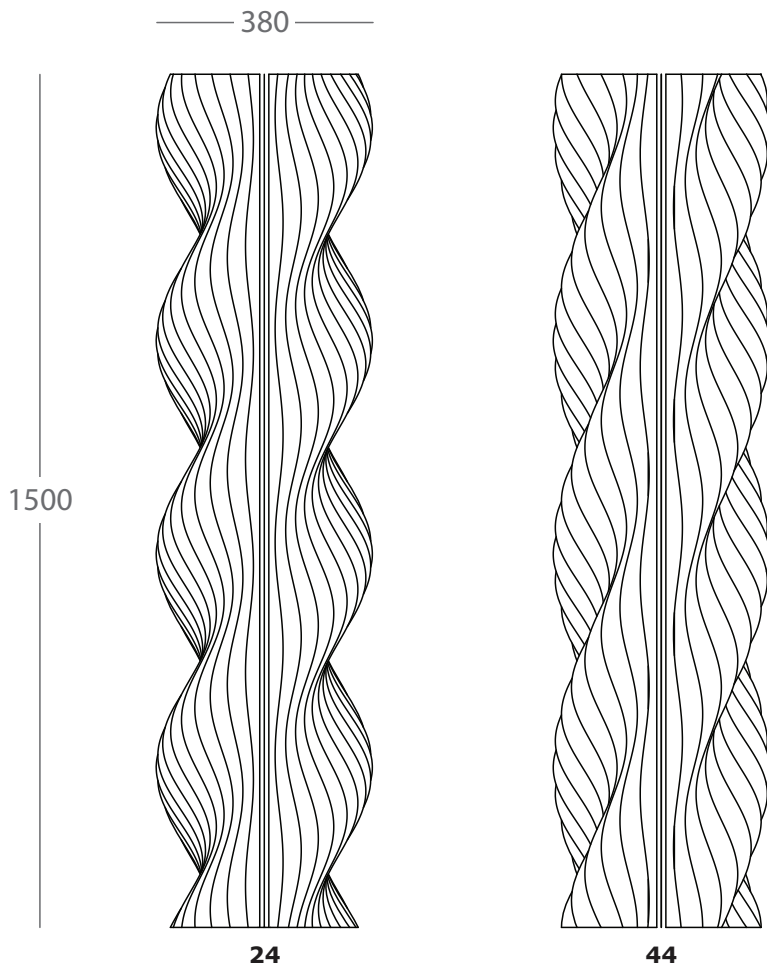

Elica da terra