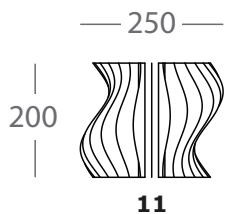

Elica lampada da tavolo

Elica Mini