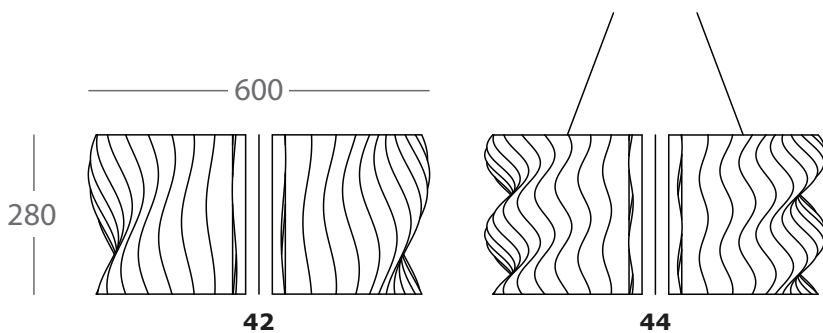

Elica sospensione